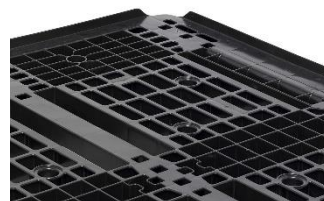

## AIC SF 1000 PES

### Open structured heavy duty pallet

- Medium weight one-piece moulded pallet.
- Rackable and conveyor use friendly.
- Sustainable and export friendly.
- Easy to clean.

### Technical Data

<b>MODEL:</b>	SF 1000 PES		
<b>DIMENSIONS:</b>	1200 mm x 1000 mm x 150 mm		
<b>WEIGHT:</b>	13.5 kg / 17 kg (with reinforcement)		
<b>COLOUR:</b>	Black		
<b>MATERIAL:</b>	HDPE		
<b>LOAD CAPACITY:</b>	<b>Static:</b> 5500 kg	<b>Dynamic:</b> 1250 kg / 1650 kg (with reinforcement)	<b>Racking:</b> 500 kg / 1000 kg (with reinforcement)
<b>SAFETY RIM:</b>	7 mm		
<b>SKIDS/RUNNERS:</b>	3 or 5		