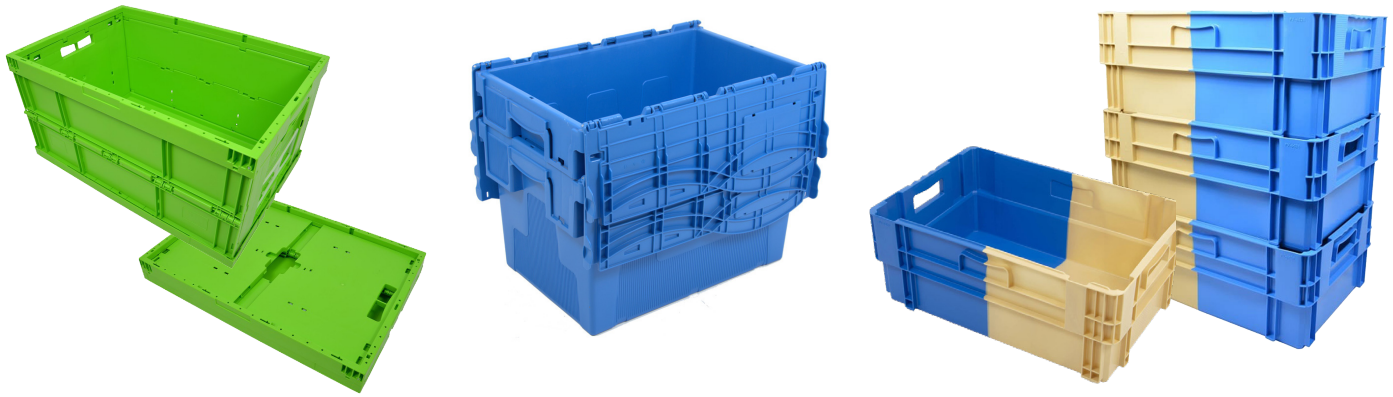

STACKABLE, NESTABLE, AND FOLDING TOTES

BEFORE